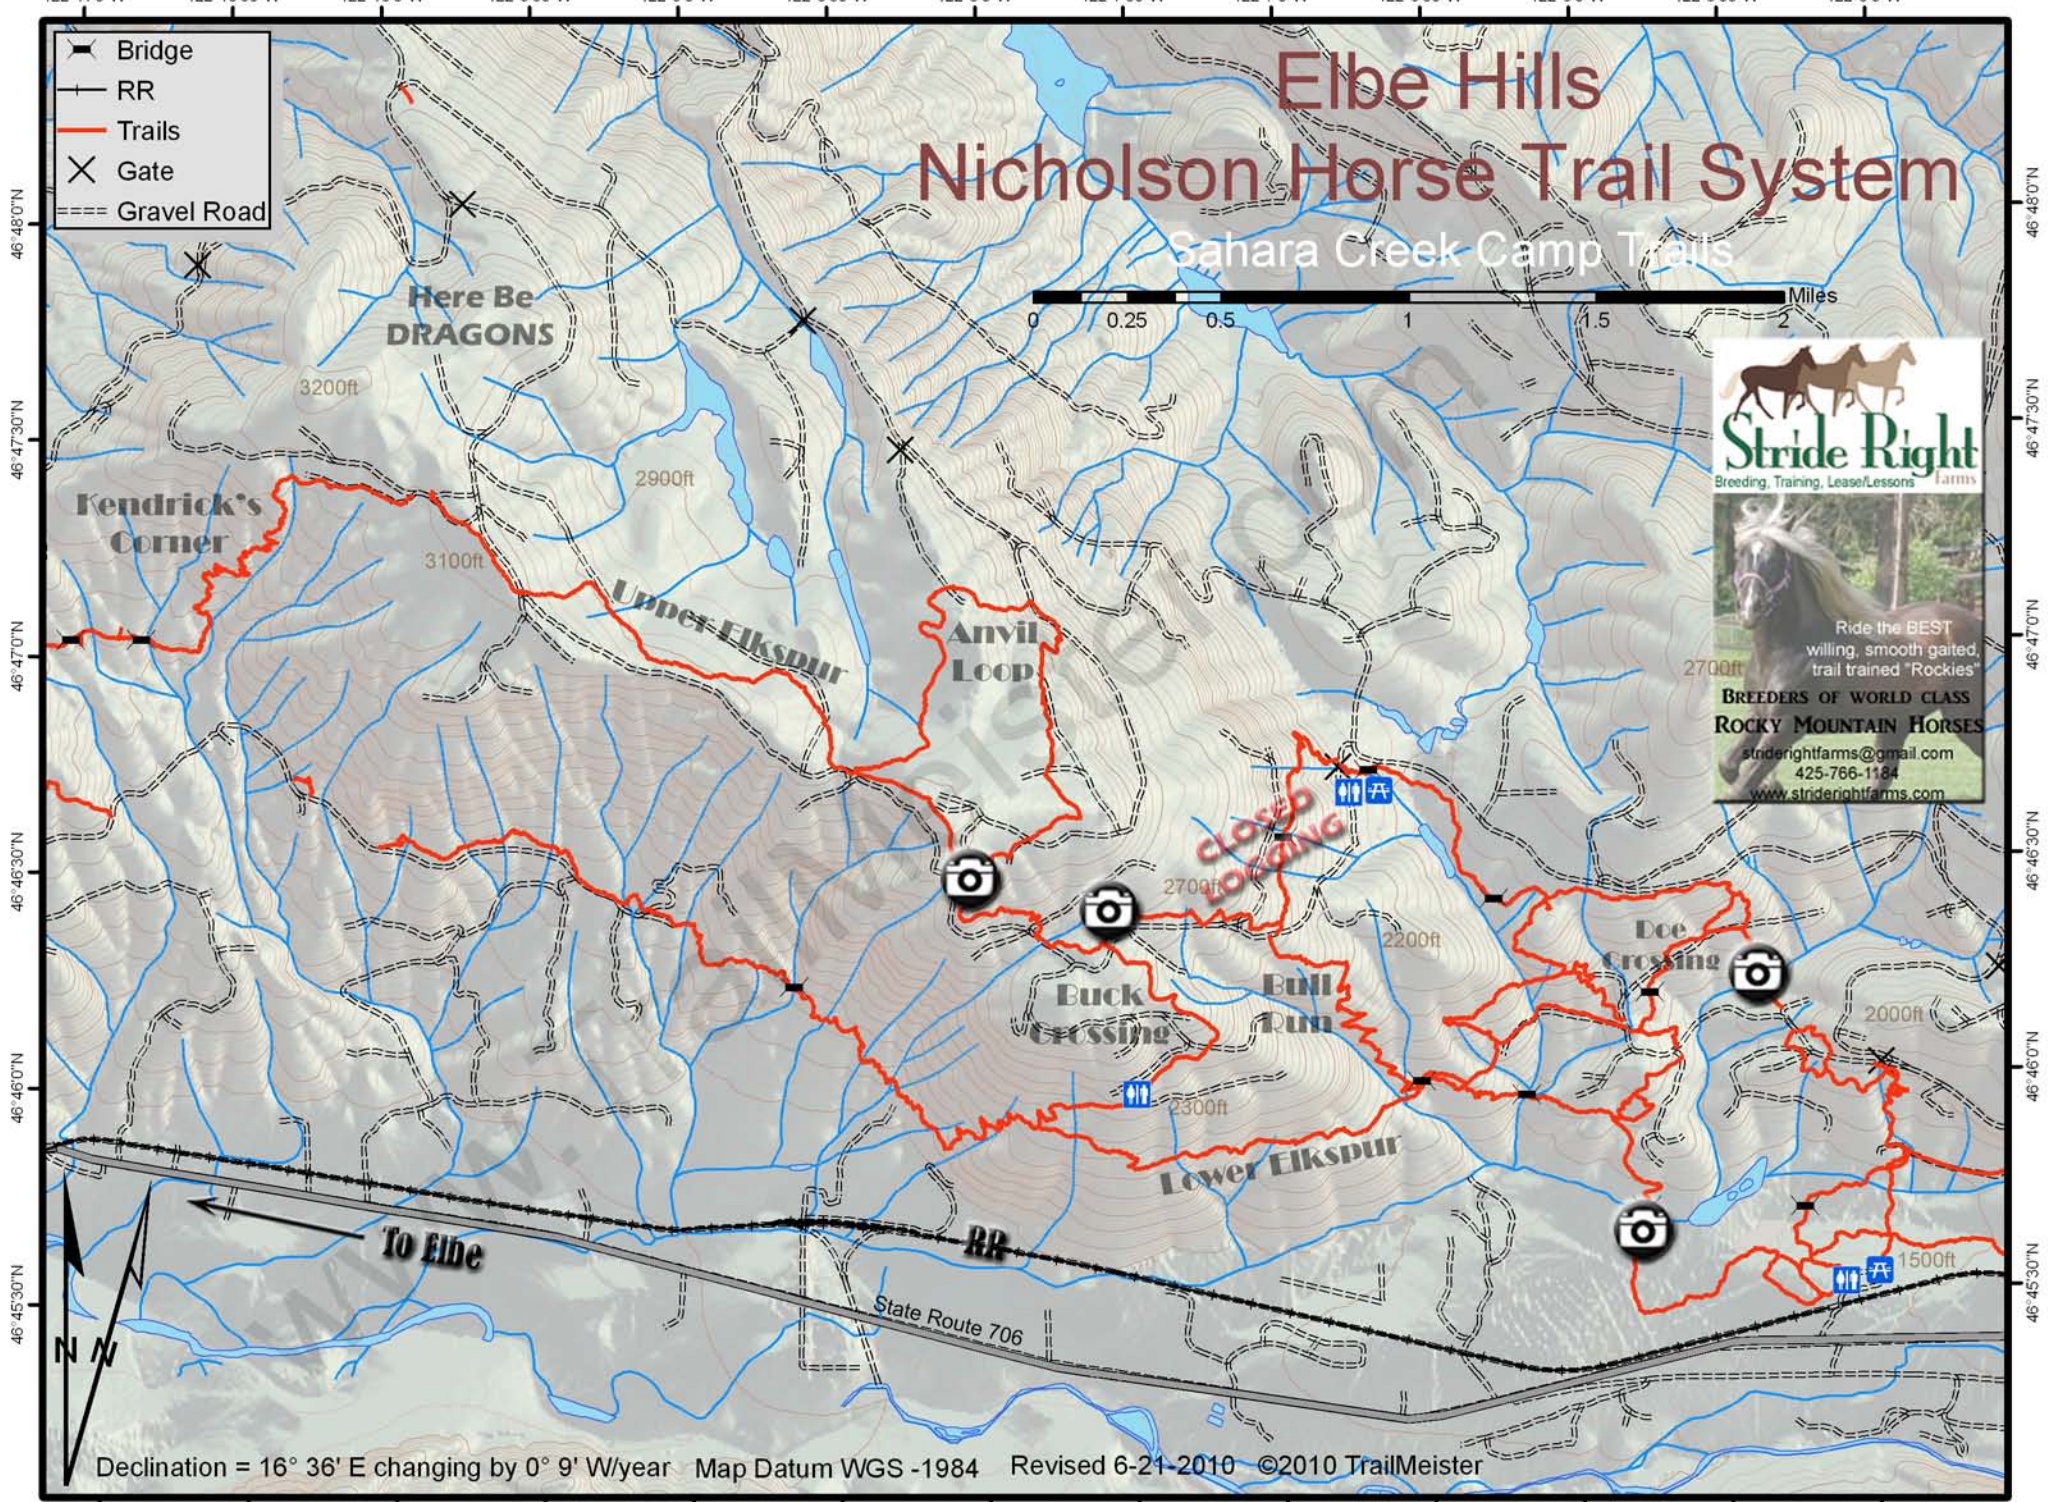

Elbe Hills Nicholson Horse Trail System

Sahara Creek Camp Trails

- Bridge
- RR
- Trails
- Gate
- Gravel Road

Stride Right Farms
Breeding, Training, Lease/Lessons

Ride the BEST willing, smooth gaited, trail trained "Rockies"

BREEDERS OF WORLD CLASS ROCKY MOUNTAIN HORSES

striderightfarms@gmail.com
425-766-1184
www.striderightfarms.com

Declination = 16° 36' E changing by 0° 9' W/year Map Datum WGS -1984 Revised 6-21-2010 ©2010 TrailMeister