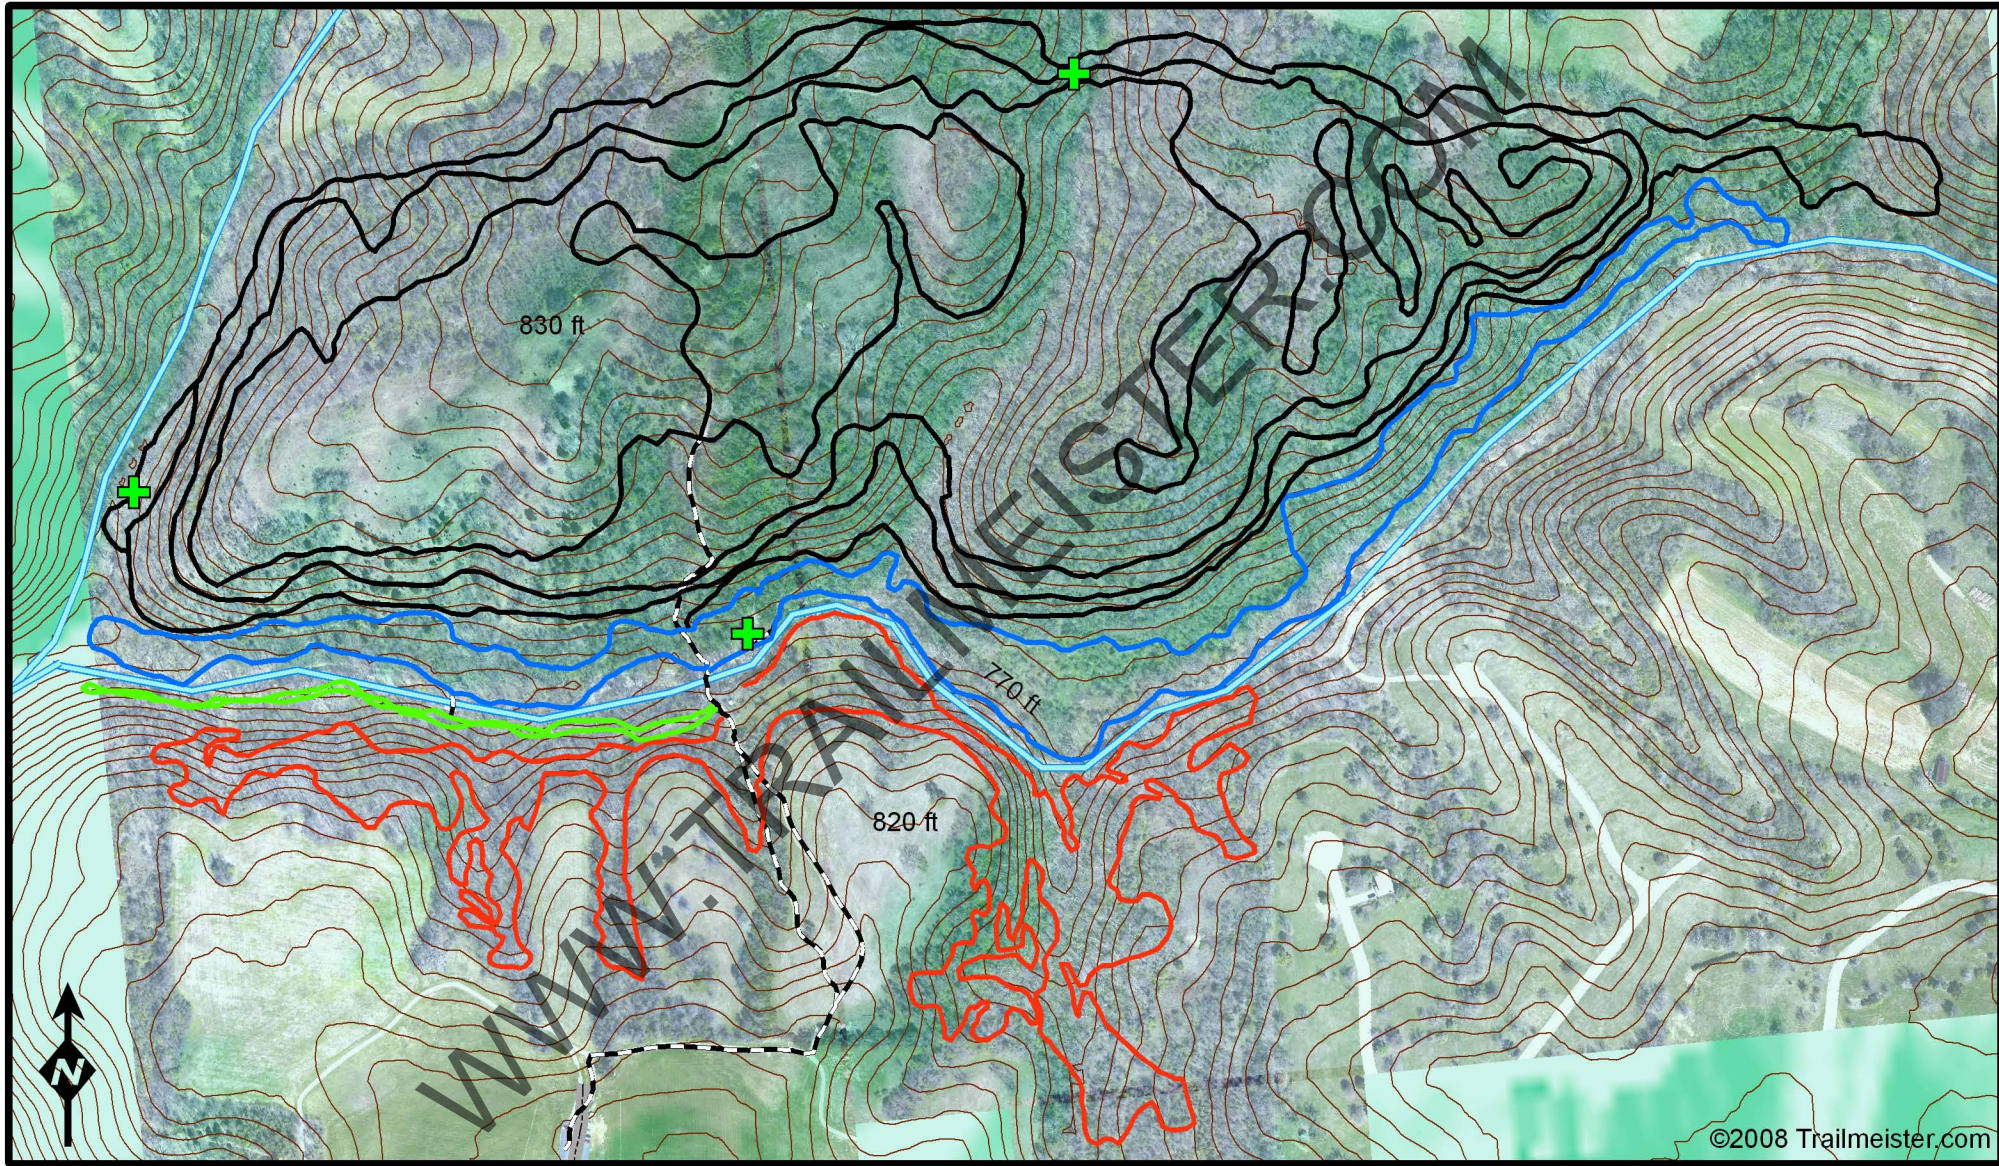

## Burlington, Kentucky

**Legend** 0 62.5 125 250 375 500 Meters

- CONNECTORS    — ADVANCED    — Stream
- BEGINNER    — TECHNICAL    — 5 ft Contour Lines
- INTERMEDIATE    + Technical Features

Four main routes with over 12 miles of singletrack; well marked and maintained trail; less than 30 minutes from Cincinnati. Need any more reasons?