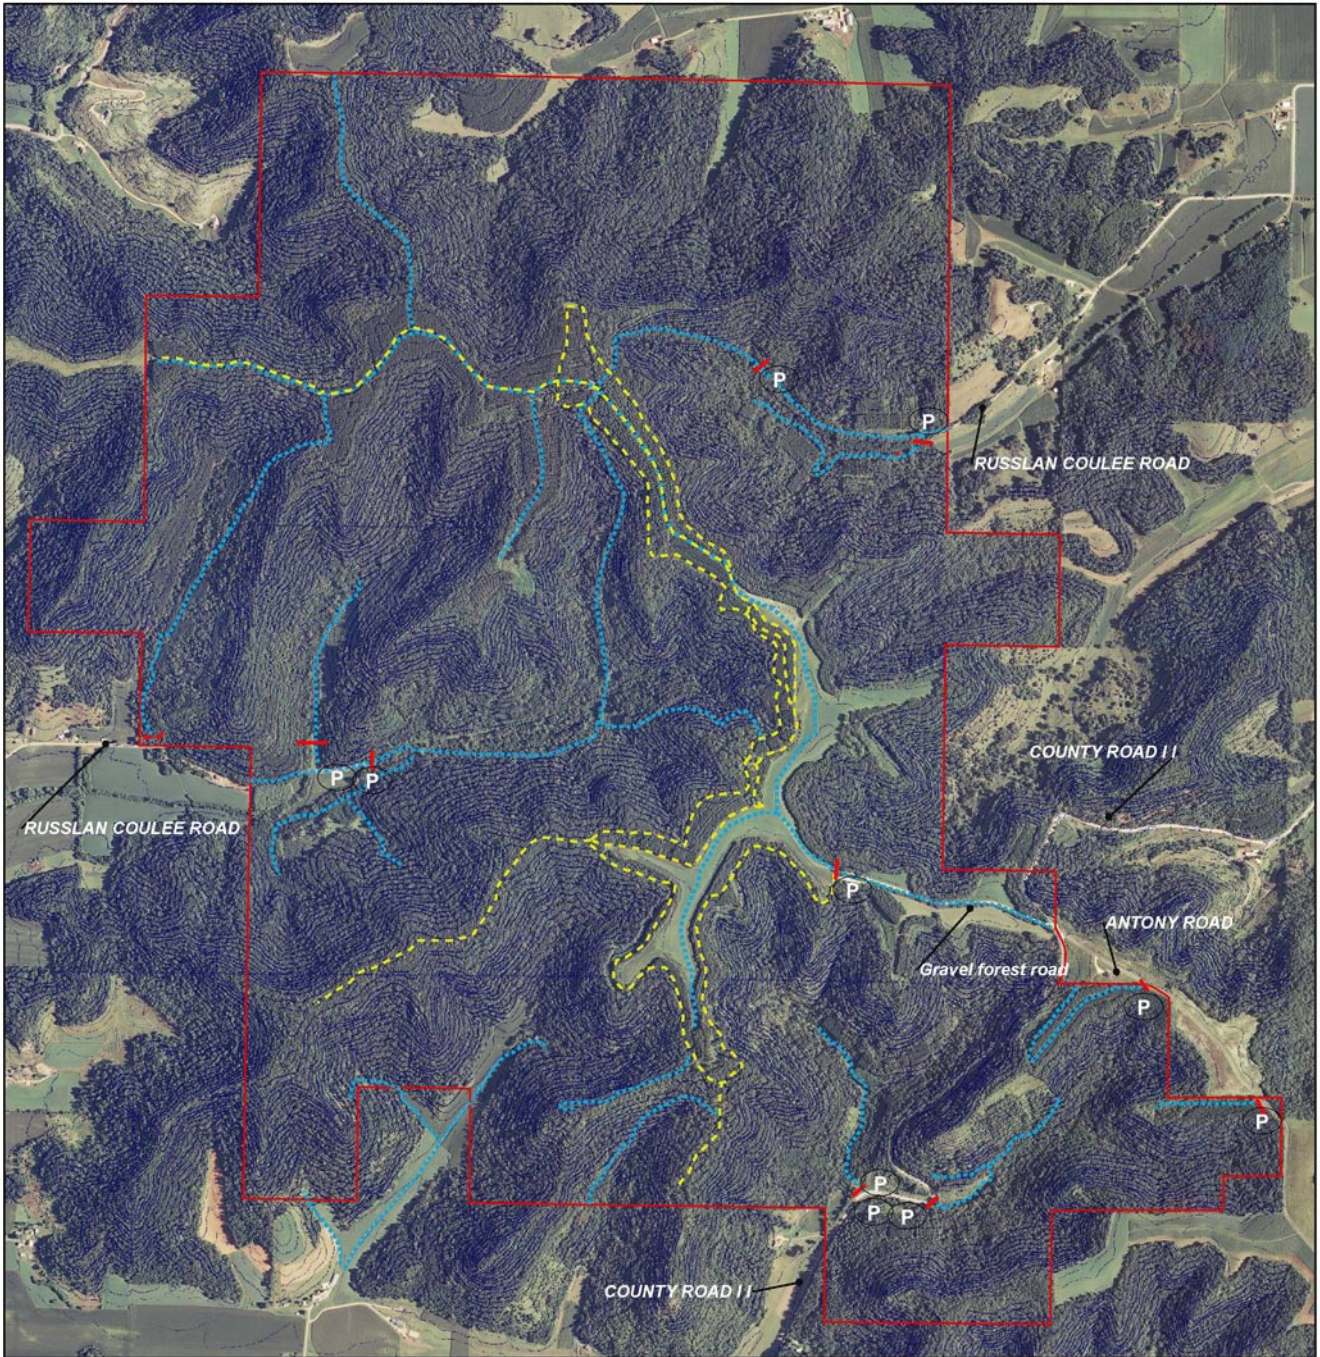

# COULEE EXPERIMENTAL STATE FOREST

A sustainably managed Wisconsin State Forest certified by the Forest Stewardship Council and the Sustainable Forestry Initiative

Vehicles are not allowed inside gates or barriers except for agricultural and service vehicles.

## Map

## Legend

-  Gate/Barrier
-  XC Ski Trail
-  Unpaved Road/Path
-  DNR Boundary
-  Parking Area

XC-Ski Trail is groomed by volunteer and signed, but not regularly patrolled.

"It is unlawful to allow your dog, cat or other pet animal on the ski trail during the skiing season" NR 45.06(3)

Ski Trail may be used for hiking, horseback riding and hunting during other seasons.

There are no water or toilet facilities available.

Camping and Fires are Not Allowed

No Target Shooting

*Please do not litter...and enjoy Wisconsin outdoors!*