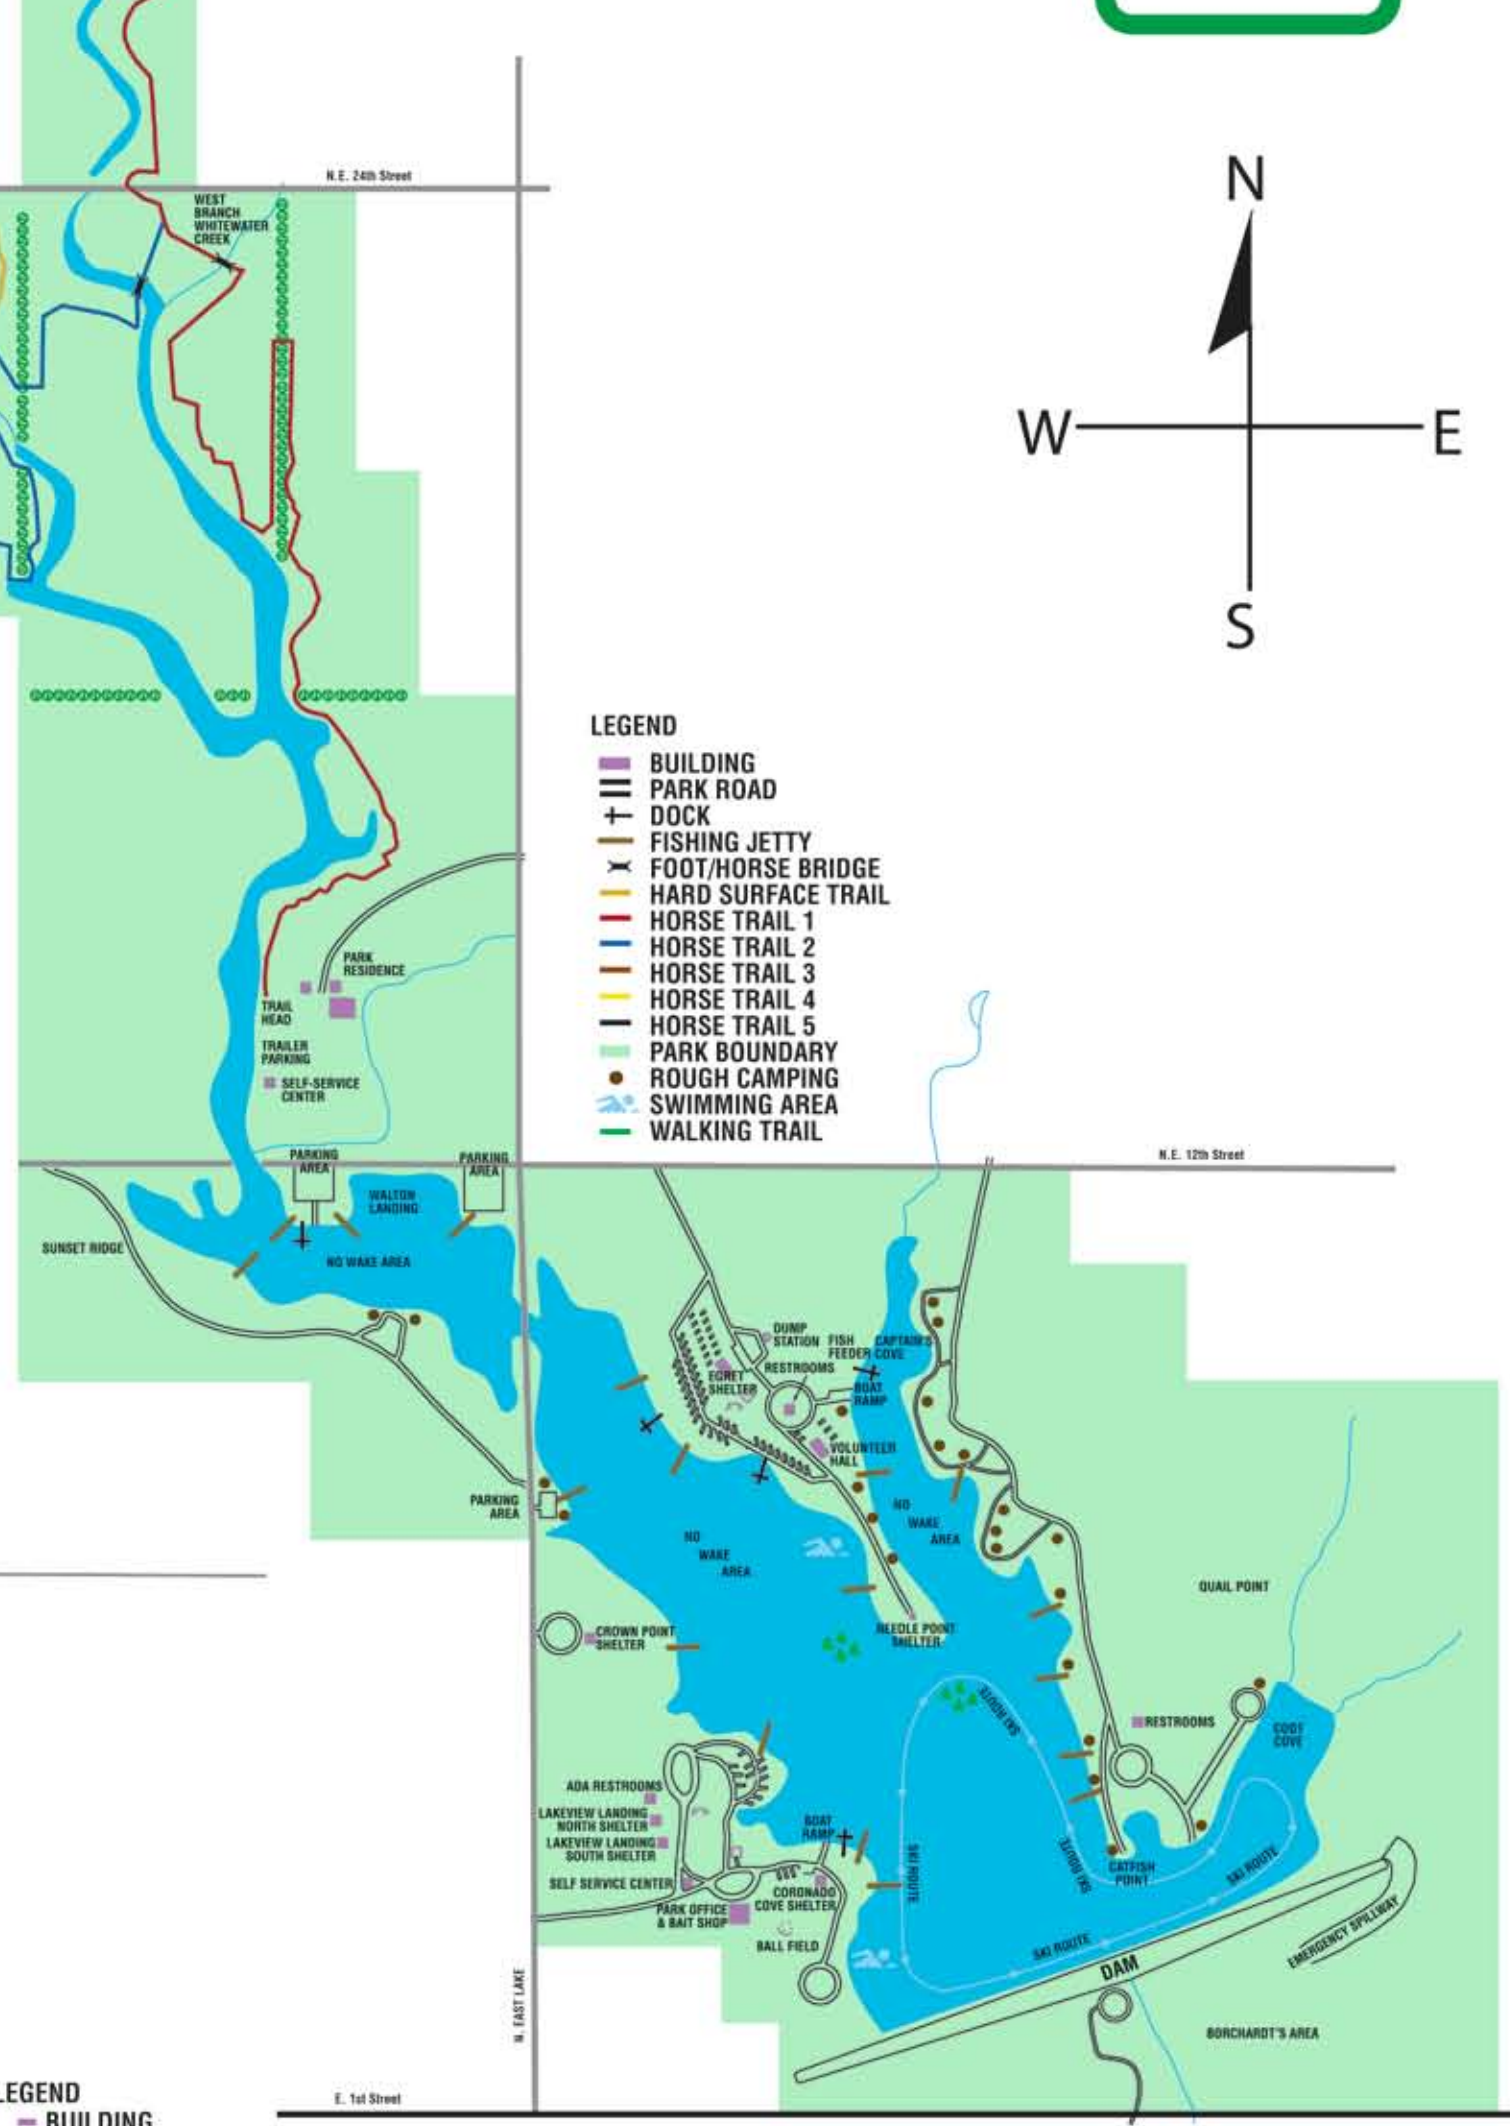

West Park

East Park

- LEGEND**
- BUILDING
 - CAMPSITE ROAD
 - + DOCK
 - FOOT BRIDGE
 - NATURE TRAIL
 - PARK BOUNDARY
 - PARK ROAD
 - RIVER BASIN
 - ROUGH CAMPING
 - SWIMMING

- LEGEND**
- BUILDING
 - PARK ROAD
 - + DOCK
 - FISHING JETTY
 - FOOT/HORSE BRIDGE
 - HARD SURFACE TRAIL
 - HORSE TRAIL 1
 - HORSE TRAIL 2
 - HORSE TRAIL 3
 - HORSE TRAIL 4
 - HORSE TRAIL 5
 - PARK BOUNDARY
 - ROUGH CAMPING
 - SWIMMING AREA
 - WALKING TRAIL

Camp Hawk

- LEGEND**
- BUILDING
 - + DOCK
 - FISHING JETTY
 - PARK ROAD
 - PARK BOUNDARY