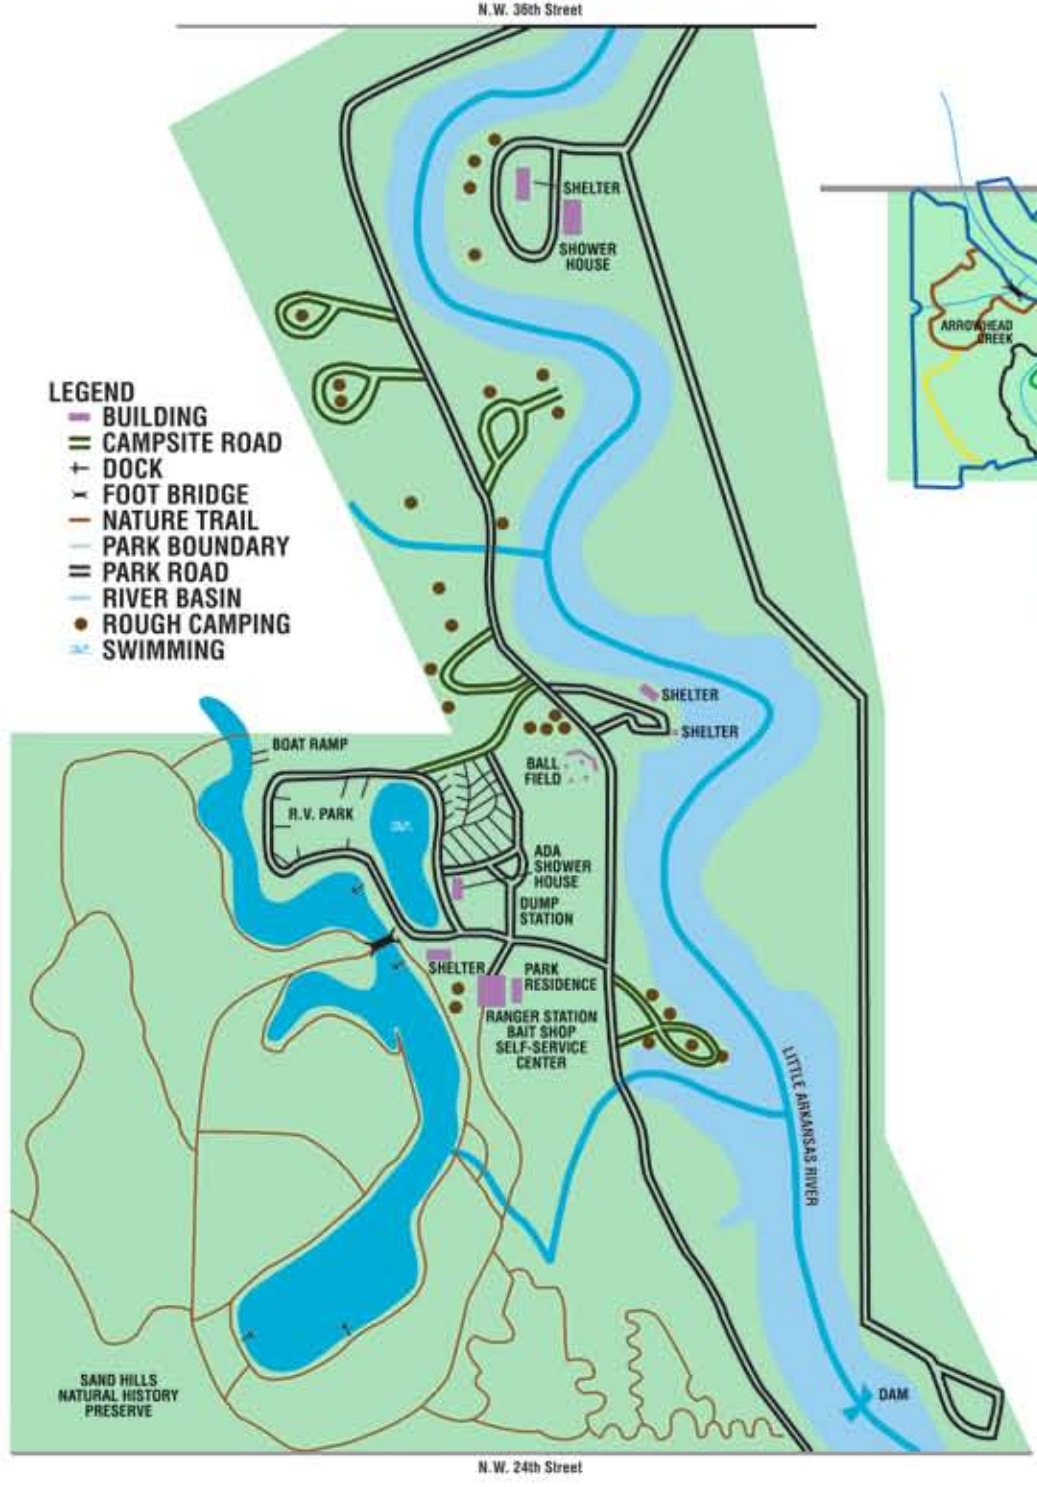

West Park

East Park

- LEGEND**
- BUILDING
 - CAMPSITE ROAD
 - + DOCK
 - FOOT BRIDGE
 - NATURE TRAIL
 - PARK BOUNDARY
 - PARK ROAD
 - RIVER BASIN
 - ROUGH CAMPING
 - SWIMMING

- LEGEND**
- BUILDING
 - PARK ROAD
 - + DOCK
 - FISHING JETTY
 - FOOT/HORSE BRIDGE
 - HARD SURFACE TRAIL
 - HORSE TRAIL 1
 - HORSE TRAIL 2
 - HORSE TRAIL 3
 - HORSE TRAIL 4
 - HORSE TRAIL 5
 - PARK BOUNDARY
 - ROUGH CAMPING
 - SWIMMING AREA
 - WALKING TRAIL

Camp Hawk

- LEGEND**
- BUILDING
 - + DOCK
 - FISHING JETTY
 - PARK ROAD
 - PARK BOUNDARY