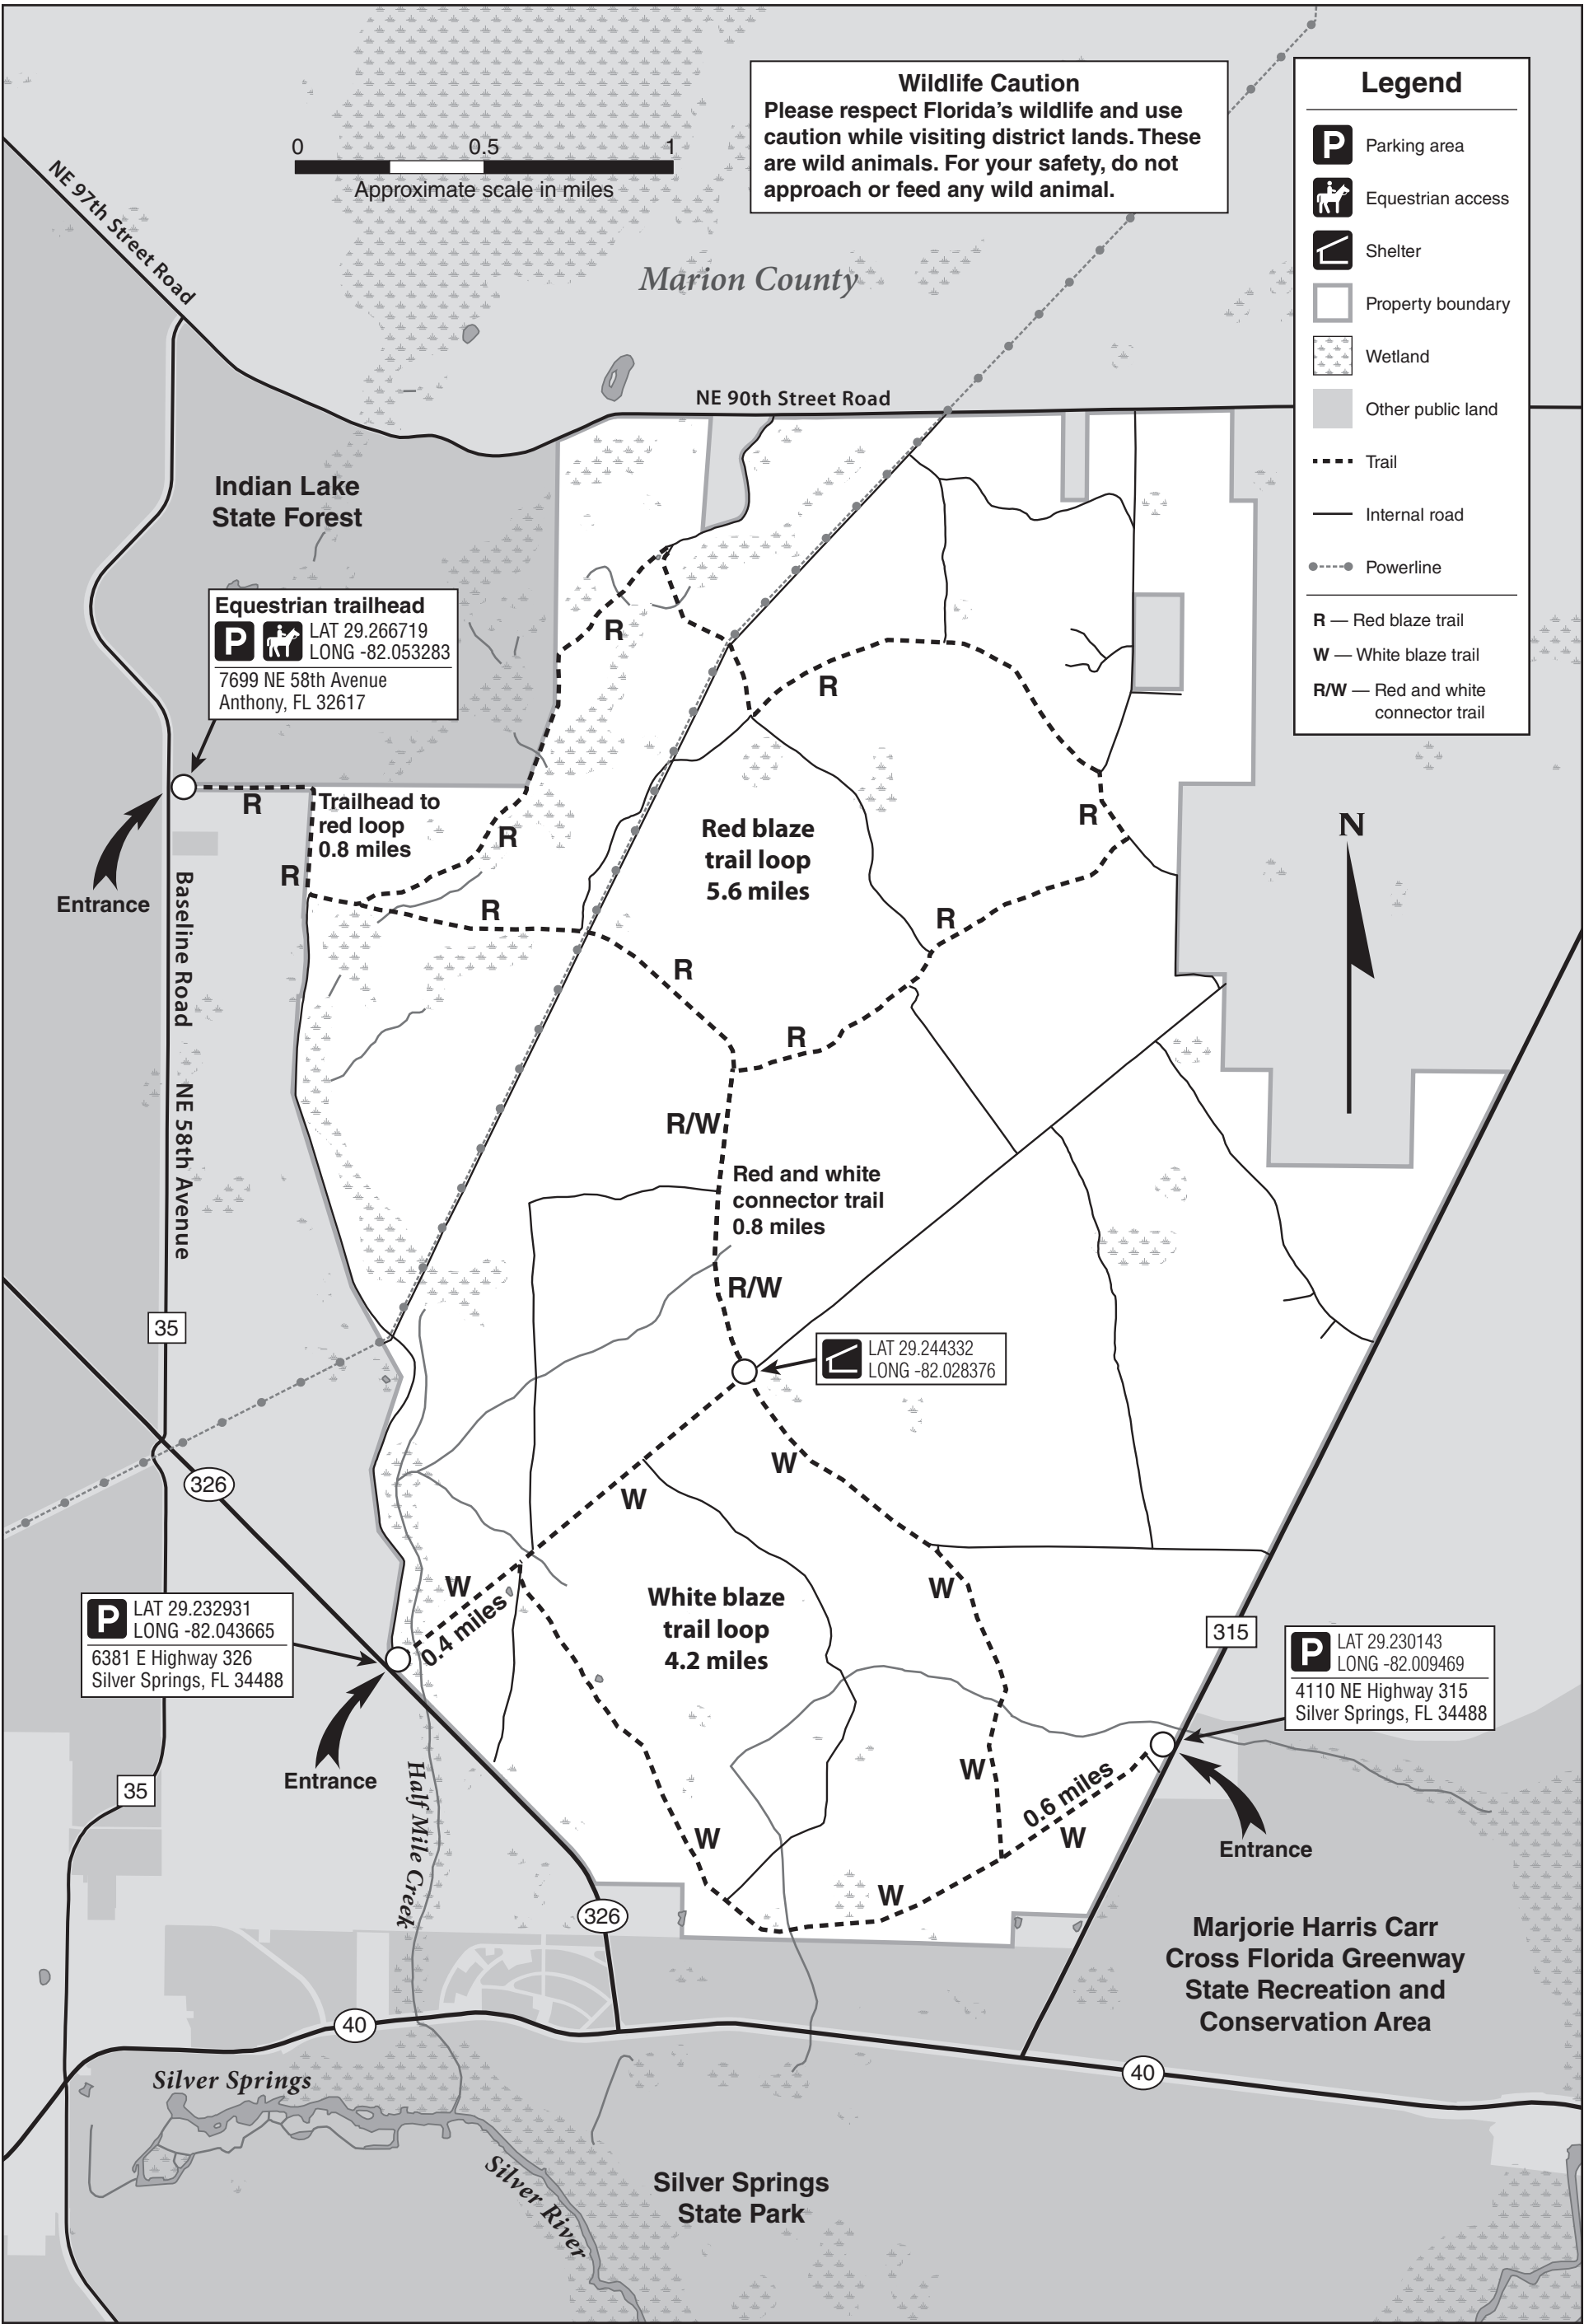

**Wildlife Caution**  
 Please respect Florida's wildlife and use caution while visiting district lands. These are wild animals. For your safety, do not approach or feed any wild animal.

**Legend**

- Parking area
- Equestrian access
- Shelter
- Property boundary
- Wetland
- Other public land
- Trail
- Internal road
- Powerline

R — Red blaze trail  
 W — White blaze trail  
 R/W — Red and white connector trail

**Silver Springs Forest Conservation Area  
 Trail Map**