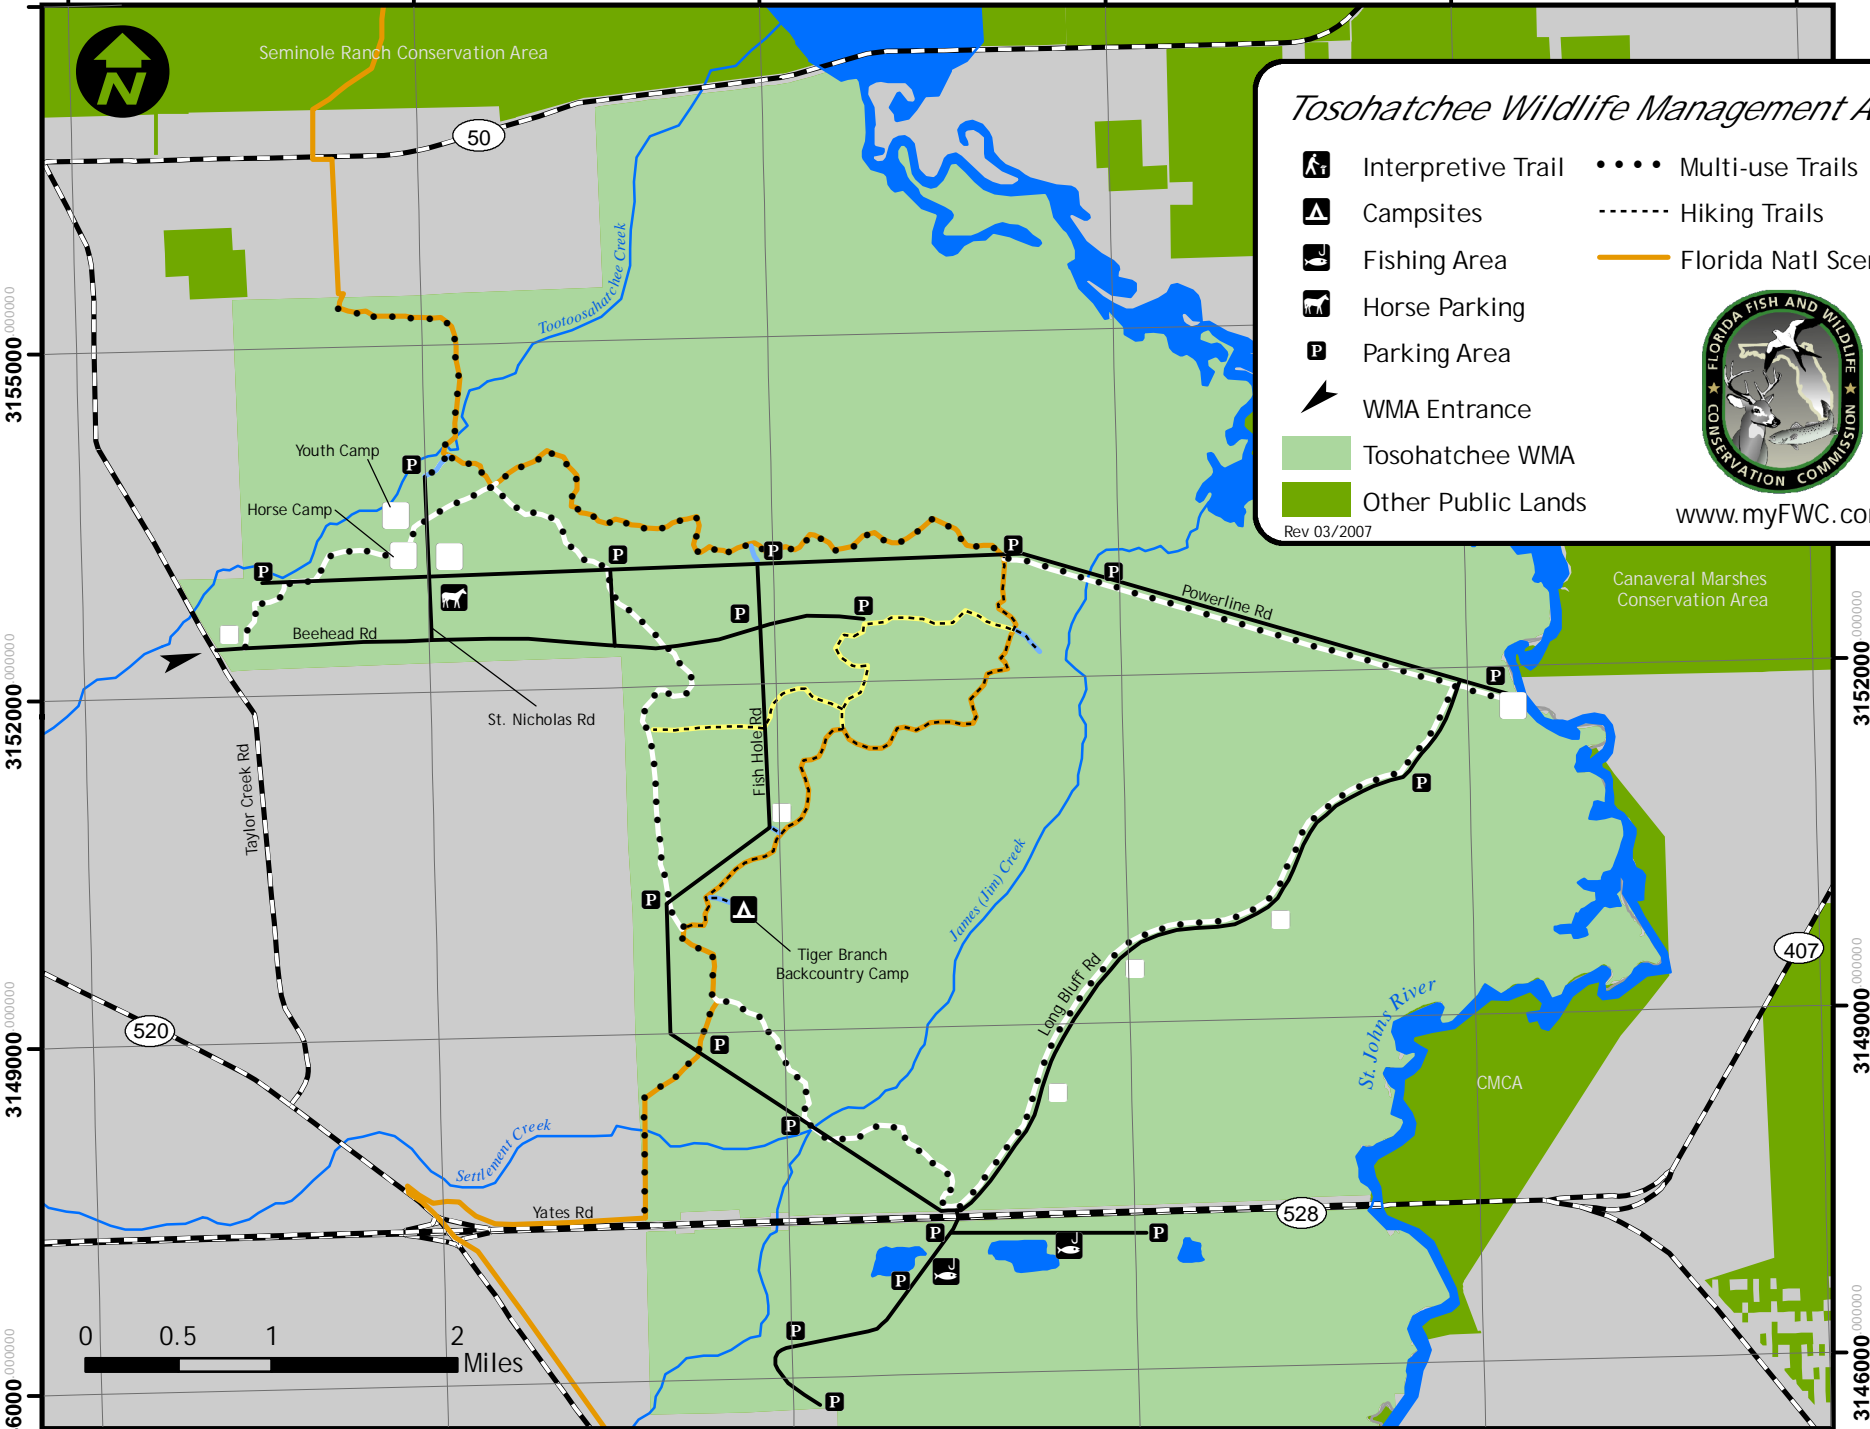

499000 502000 505000 508000 511000 514000

Tosohatchee Wildlife Management Area

	Interpretive Trail		Multi-use Trails
	Campsites		Hiking Trails
	Fishing Area		Florida Natl Scenic Trail
	Horse Parking		
	Parking Area		
	WMA Entrance		
	Tosohatchee WMA		
	Other Public Lands		