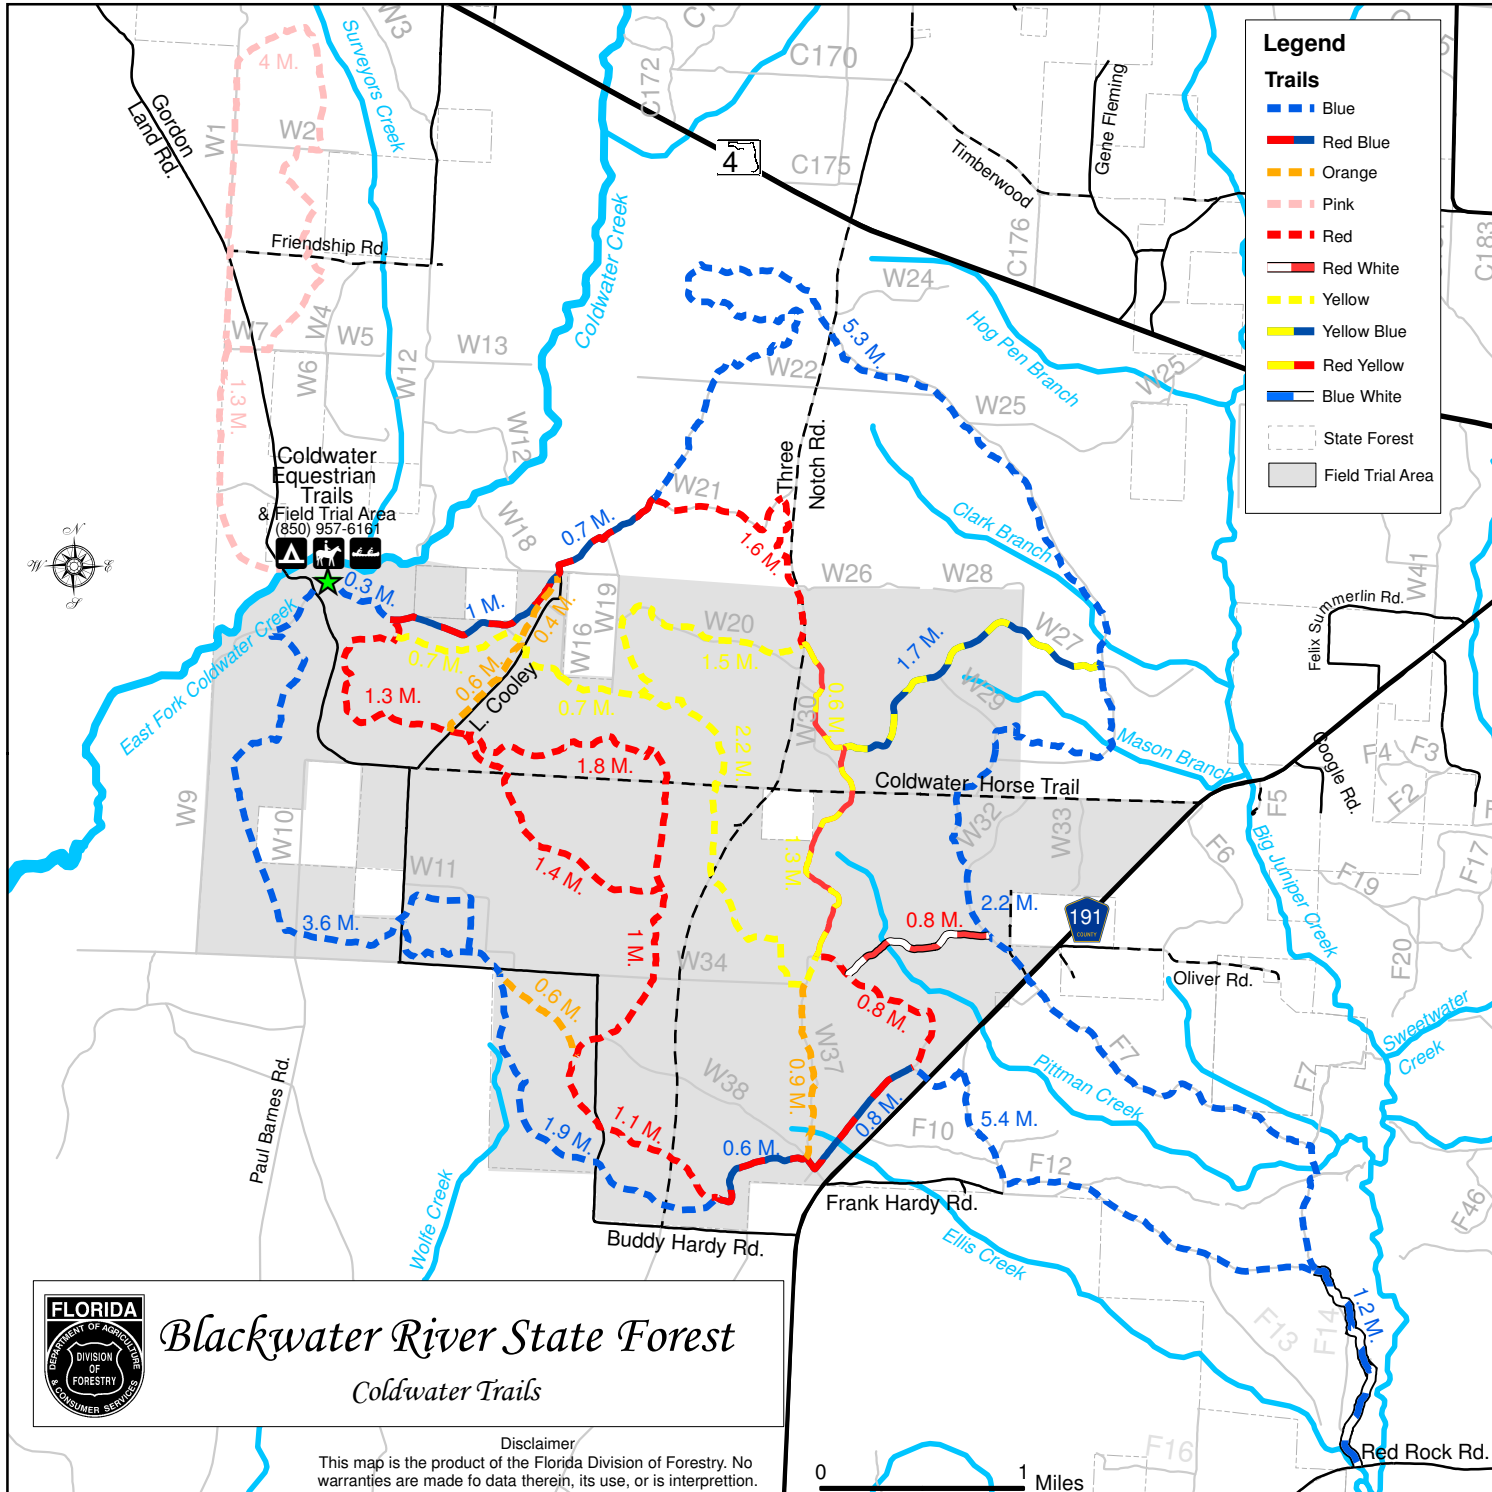

Legend

Trails

- Blue
- Red Blue
- Orange
- Pink
- Red
- Red White
- Yellow
- Yellow Blue
- Red Yellow
- Blue White
- State Forest
- Field Trial Area

Coldwater Equestrian Trails & Field Trial Area
(850) 957-6161

Blackwater River State Forest

Coldwater Trails

Disclaimer
This map is the product of the Florida Division of Forestry. No warranties are made to data therein, its use, or its interpretation.

0 1 Miles