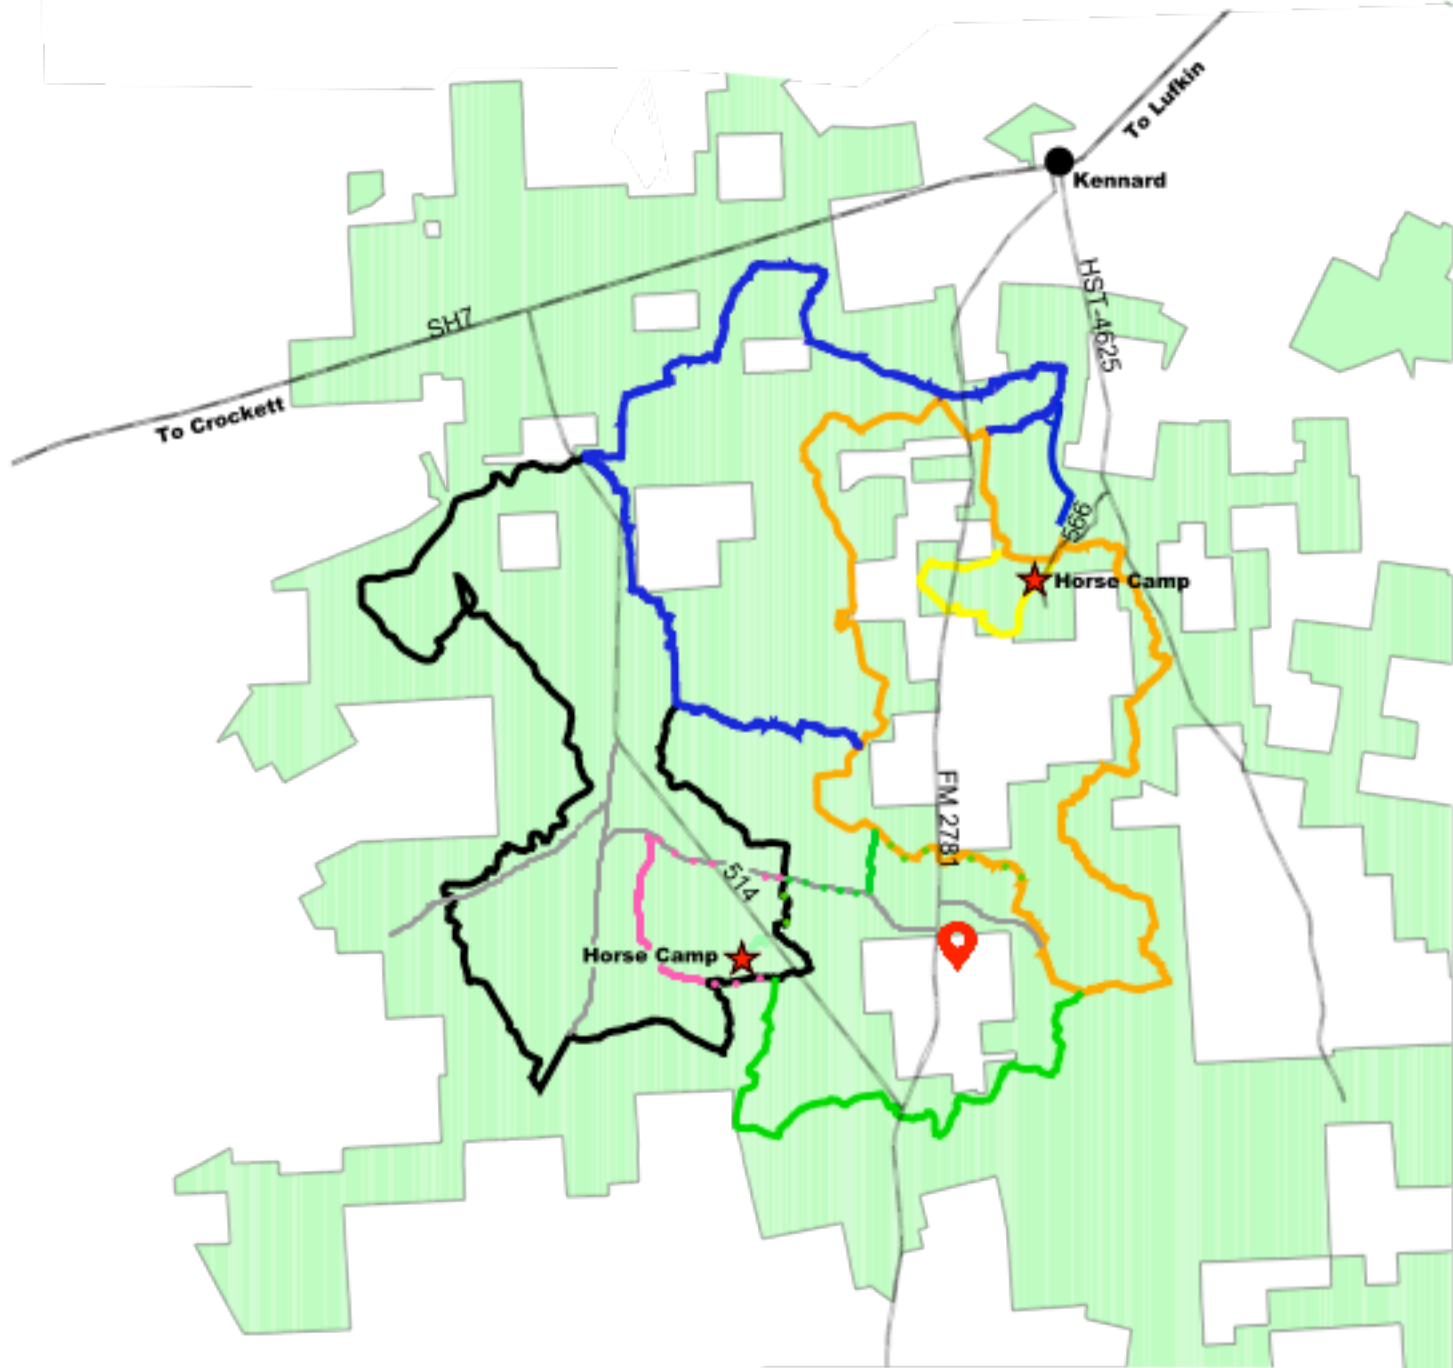

# Piney Creek Horse Trails

- |      |  |                |                       |
|------|--|----------------|-----------------------|
| 11.6 |  | Blue Trail     | Ownership             |
| 5.6  |  | Green Trail    | Forest Service        |
| 16.4 |  | Orange Trail   | Private               |
| 16.3 |  | White Trail    | Horse Camp            |
| 3.1  |  | Yellow Trail   | <b>T-S Horse Camp</b> |
| 7 mi |  | Bow Loop Trail |                       |