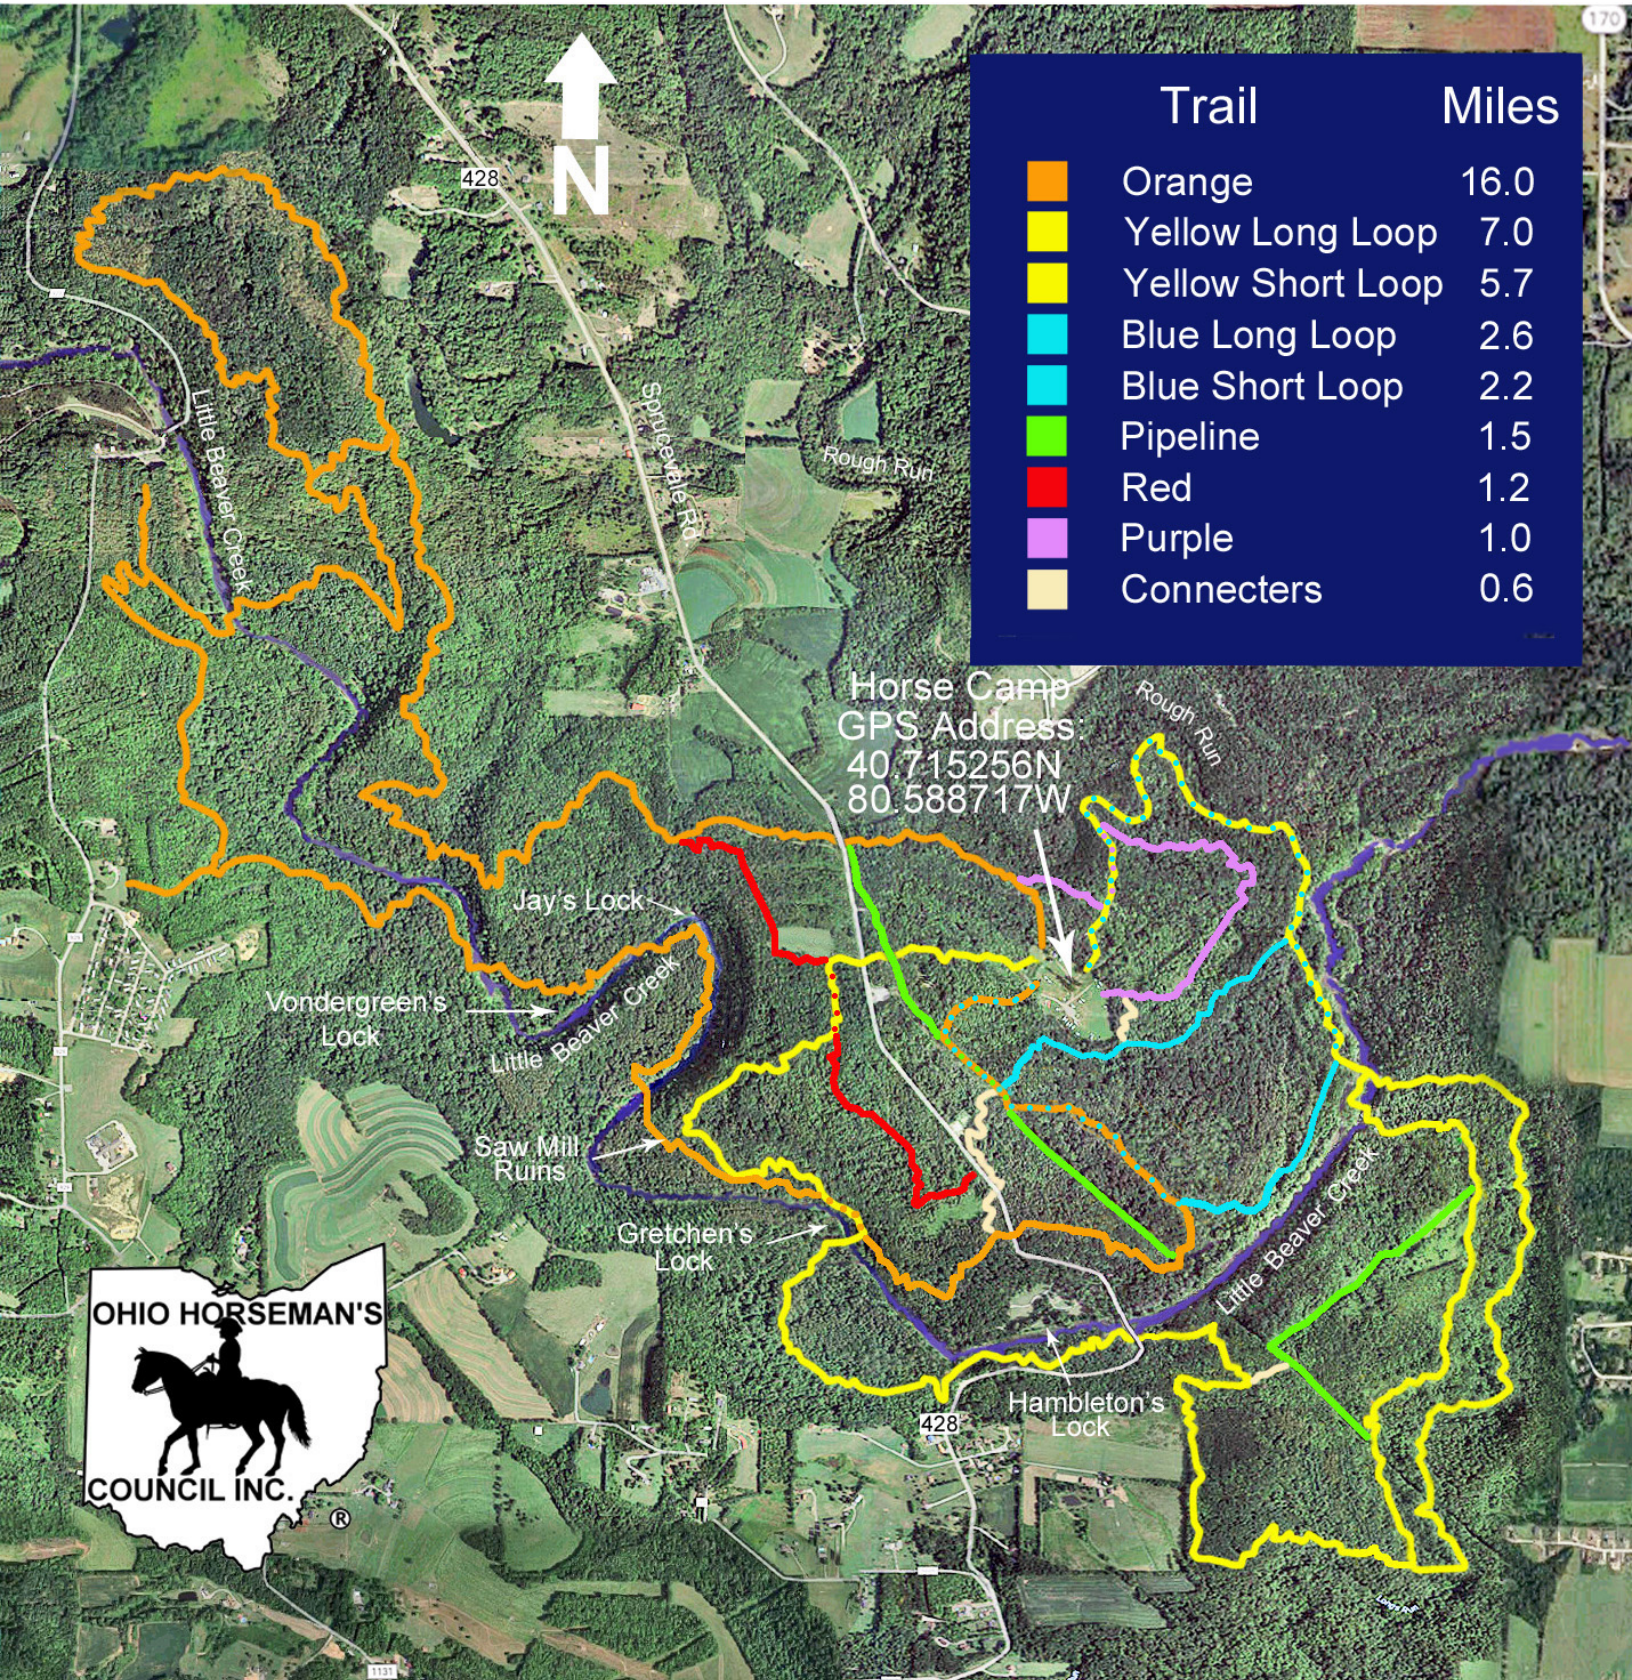

Beaver Creek State Park Bridle Trails

These trails are supported and maintained by Columbiana County OHC

| Trail | Miles |
|-------------------|-------|
| Orange | 16.0 |
| Yellow Long Loop | 7.0 |
| Yellow Short Loop | 5.7 |
| Blue Long Loop | 2.6 |
| Blue Short Loop | 2.2 |
| Pipeline | 1.5 |
| Red | 1.2 |
| Purple | 1.0 |
| Connecters | 0.6 |

Horse Camp
GPS Address:
40.715256N
80.588717W