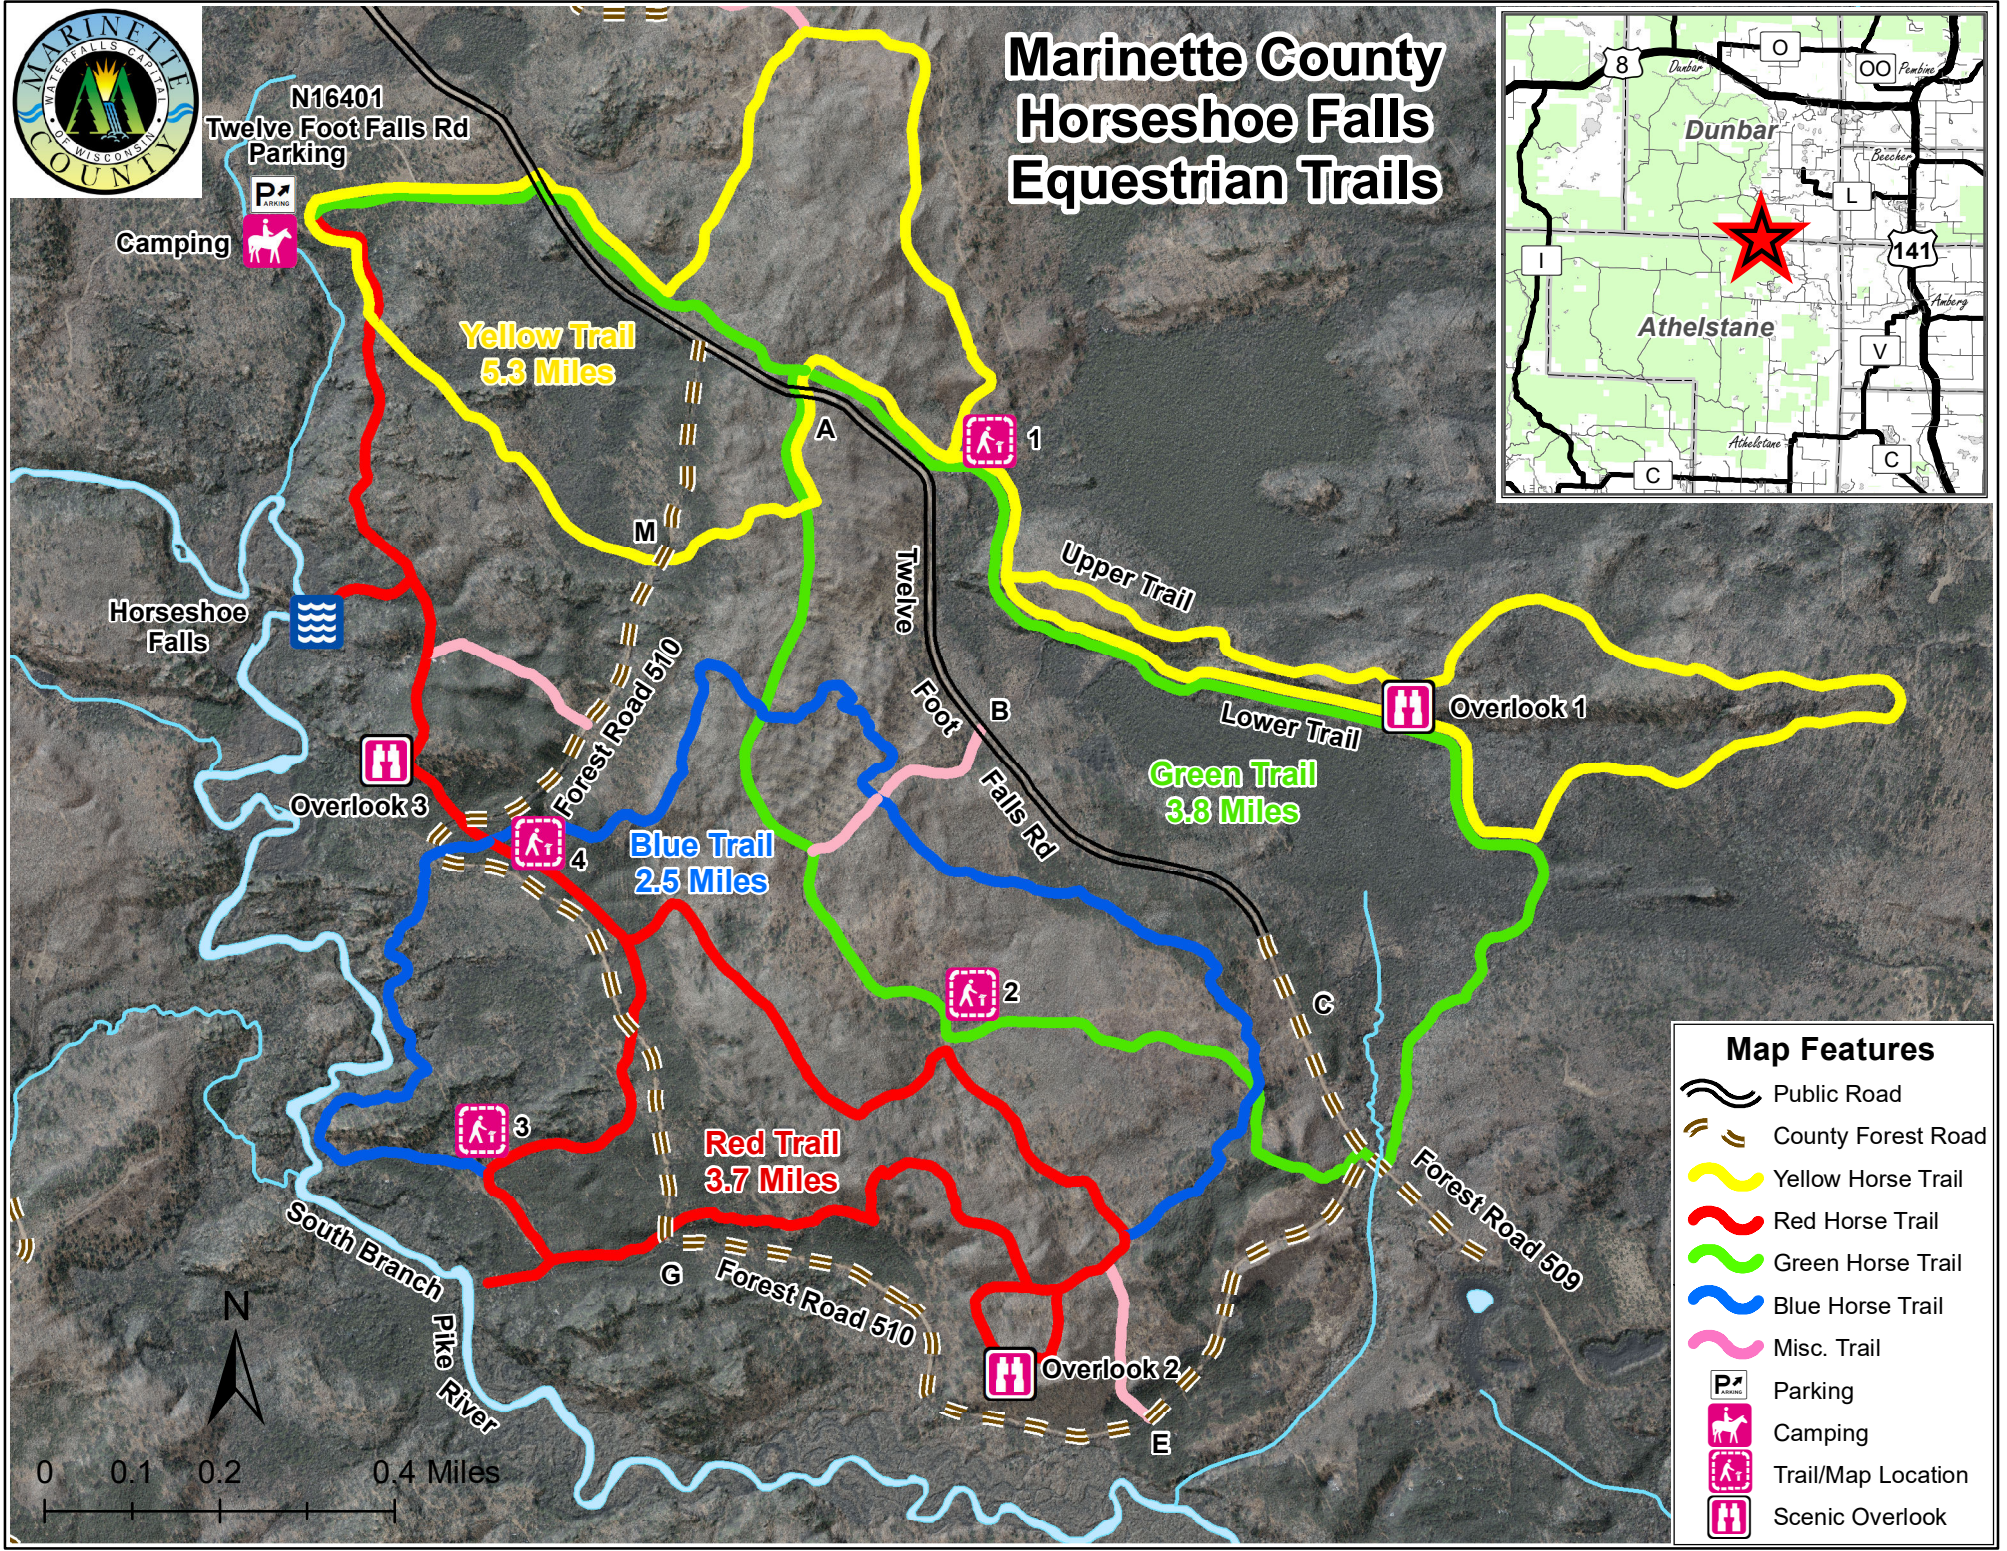

Marinette County Horseshoe Falls Equestrian Trails

Map Features	
	Public Road
	County Forest Road
	Yellow Horse Trail
	Red Horse Trail
	Green Horse Trail
	Blue Horse Trail
	Misc. Trail
	Parking
	Camping
	Trail/Map Location
	Scenic Overlook