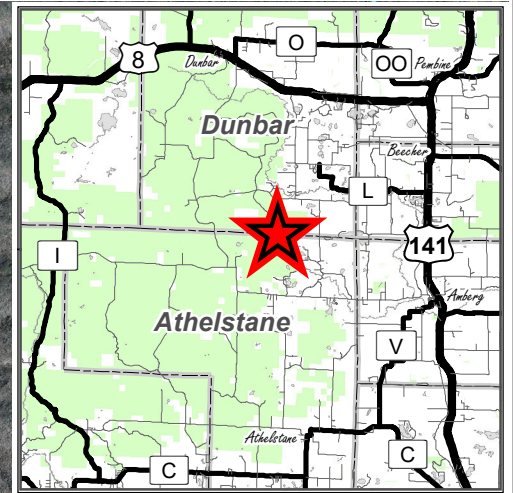

Marinette County Horseshoe Falls Equestrian Trails

Map Features	
	Public Road
	County Forest Road
	Yellow Horse Trail
	Red Horse Trail
	Green Horse Trail
	Blue Horse Trail
	Misc. Trail
	Parking
	Camping
	Trail/Map Location
	Scenic Overlook